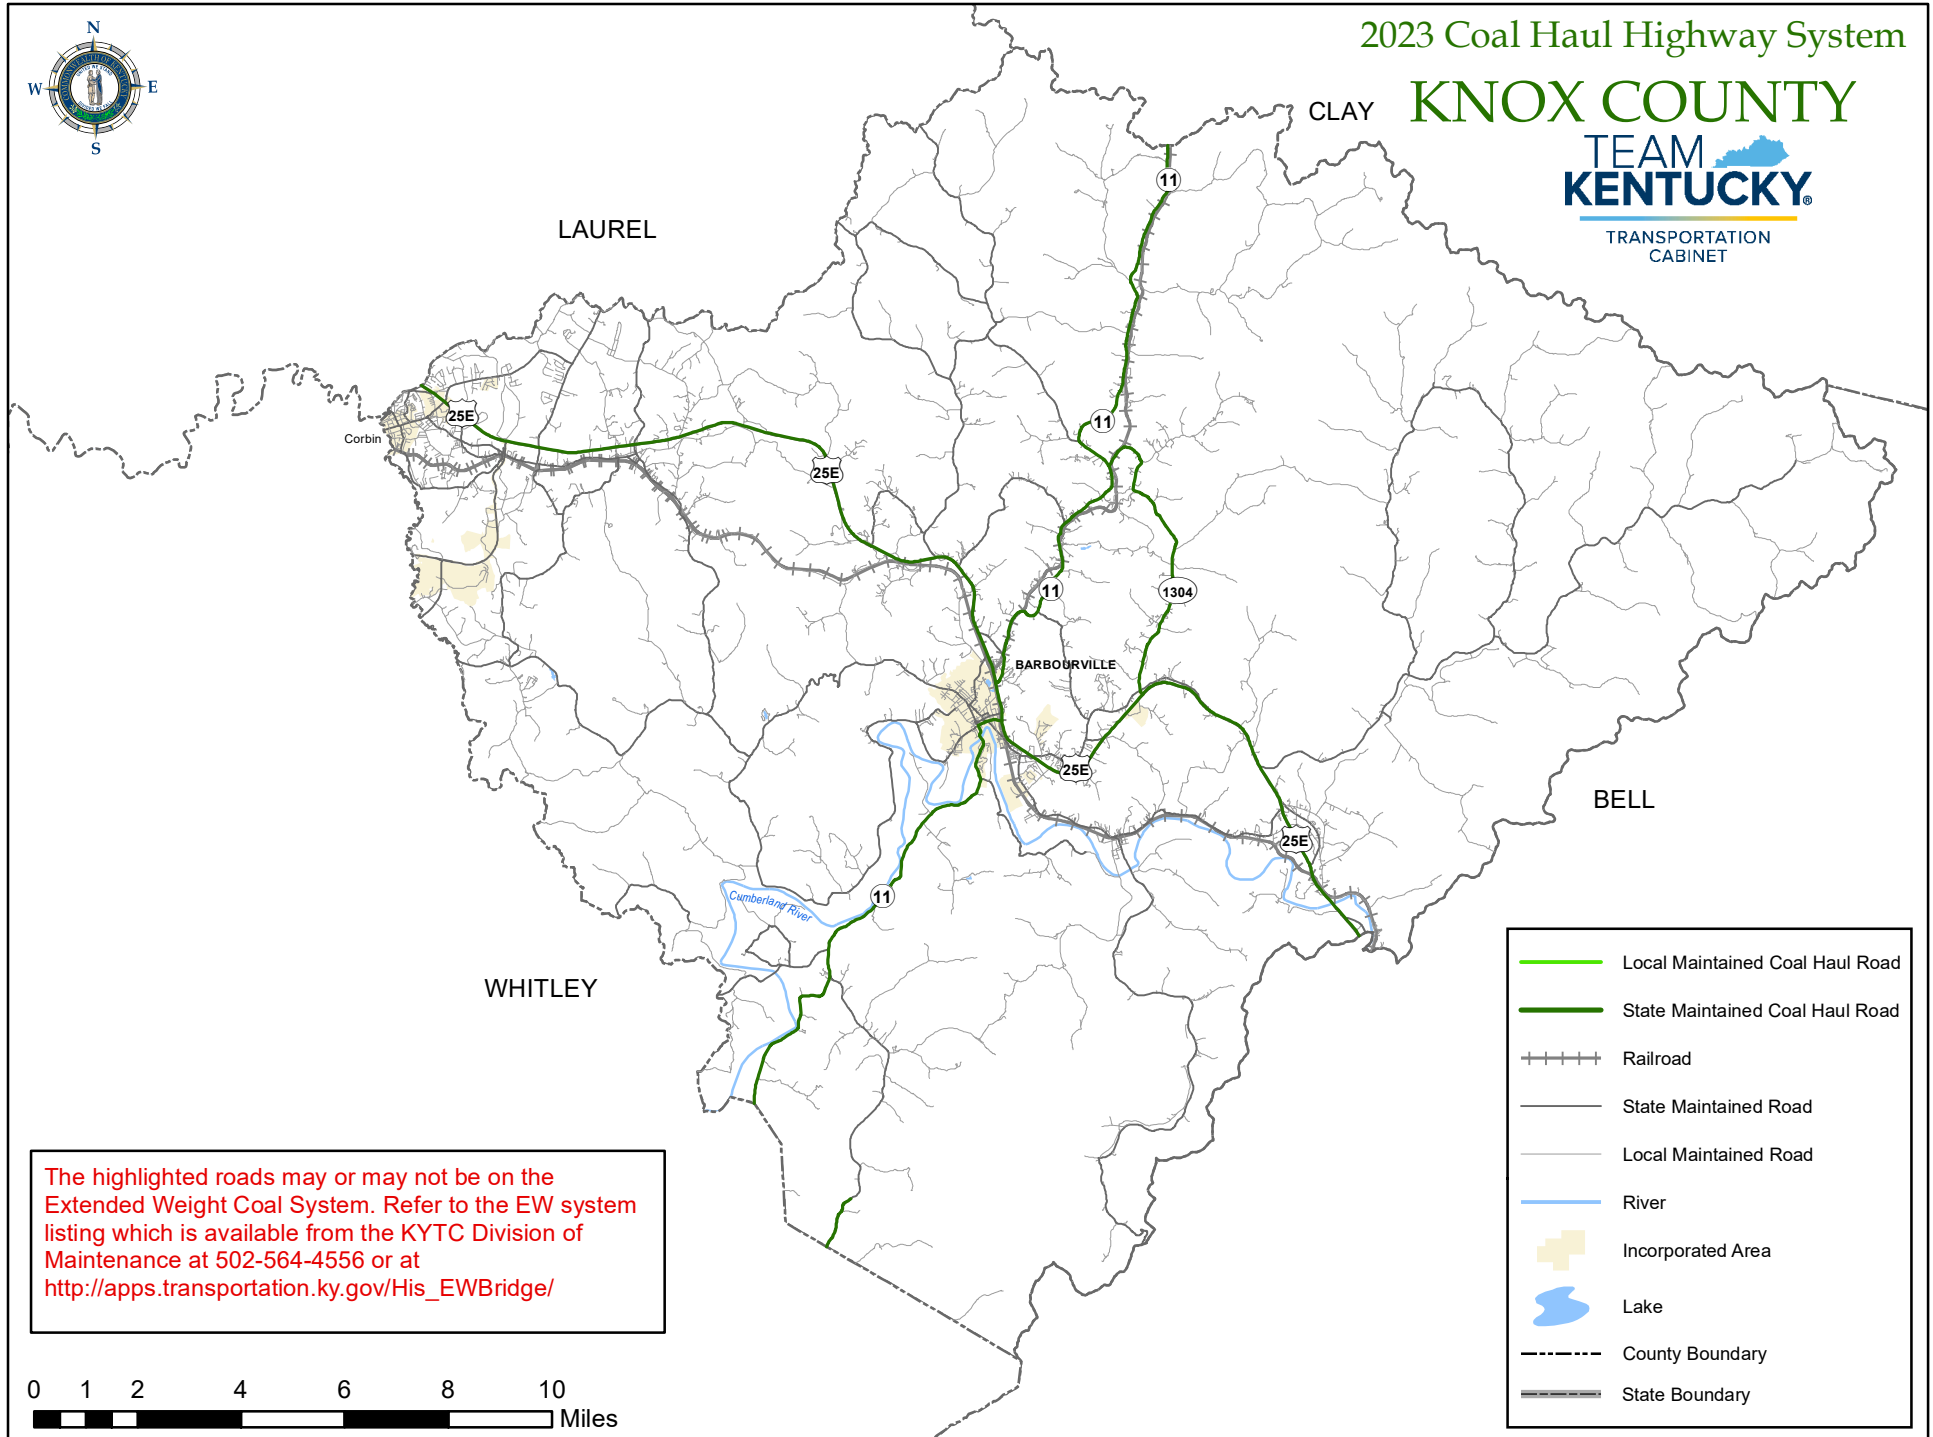

2023 Coal Haul Highway System

KNOX COUNTY

TRANSPORTATION
CABINET

The highlighted roads may or may not be on the Extended Weight Coal System. Refer to the EW system listing which is available from the KYTC Division of Maintenance at 502-564-4556 or at http://apps.transportation.ky.gov/His_EWBridge/